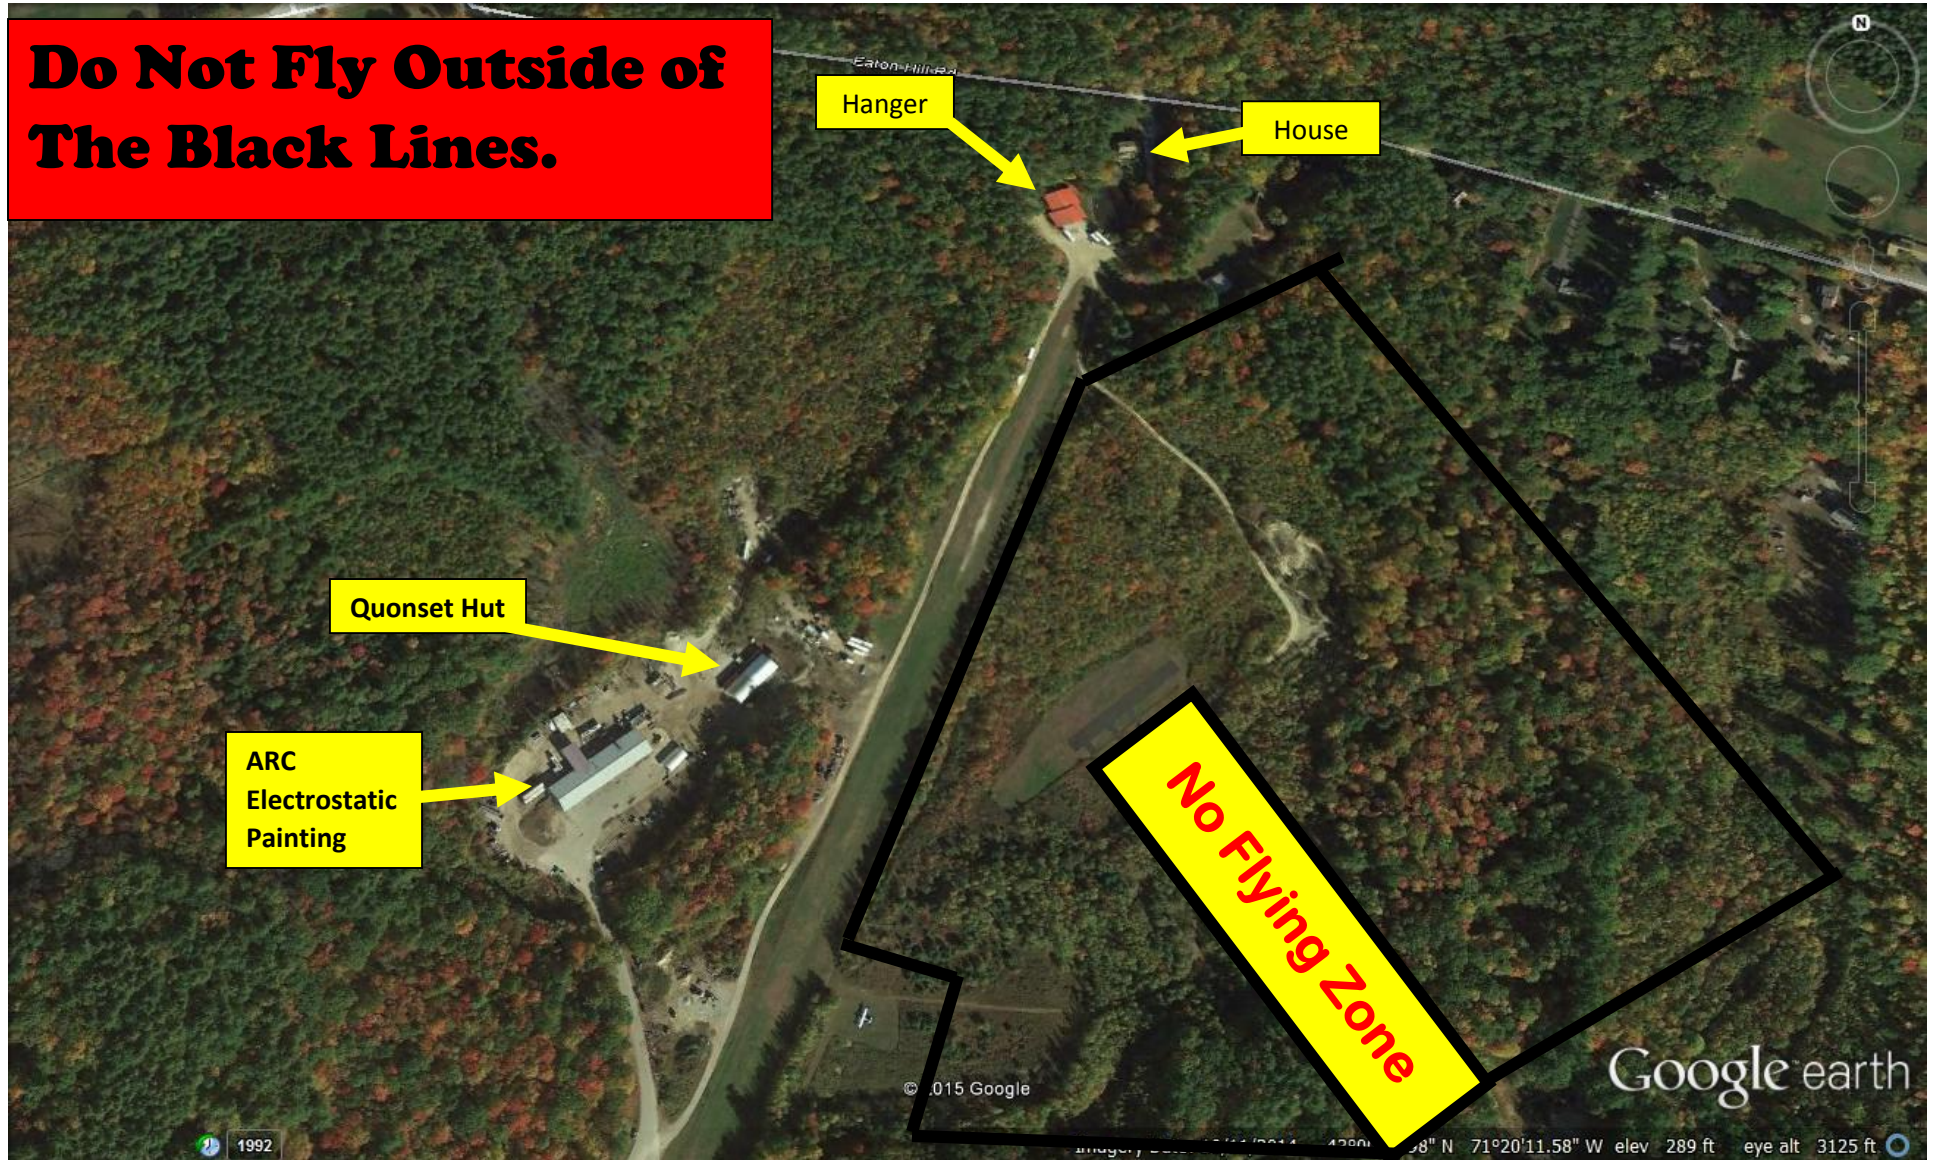

# New Hampshire Flying Misfits Flying Area

**The area in yellow is to be used for emergency use or if all pilots agree to fly on the opposite side of the club runway.**